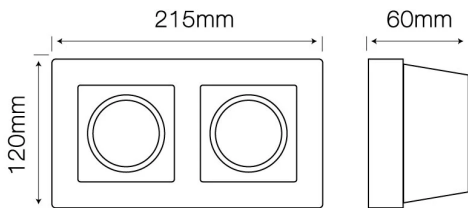

LED line square gypsum downlight double GU10 VEGA

The gypsum fixture is dedicated for recessed plasterboard's installation.

Product is suitable for painting.

Manufacturer issues a 5-year warranty for this product.

Mounting hole diameter

Parameter	Value
Maximum suitable lamp power	2x35
IP protection rating	20
Warranty (years)	5
Colour	white
Lamp's diameter	50
Material (housing)	Gypsum
Type of surface suitable for installation	F
Distance from illuminated surface	0.5
Mounting hole diameter	220x125 mm

Parameter	Value
Plaster thickness	12,5mm
For indoor use	Inside
IEC protection class	II
Full box quantity	12 pc
Length	120 mm
Width	215 mm
Height	60 mm
Product weight with packaging	1300 g
Master carton weight (kg)	15,6

Single packaging

Width 240 mm
Height 145 mm
Length 80 mm
Weight 1,31 kg
1

Bulk packaging

Width 12
455 mm
Length 260
345 mm
Weight 15,72 kg
Volume 0,0408135 m³

Europallet

Weight of a euro pallet 30
471,6 kg
1704
5
6