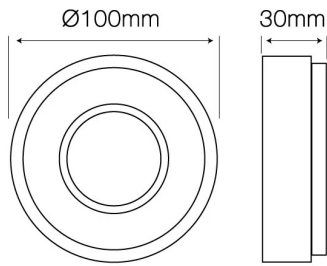

LED line round gypsum downlight GU10 ORION

The gypsum fixture is dedicated for recessed plasterboard's installation.

Product is suitable for painting.

Manufacturer issues a 5-year warranty for this product.

Mounting hole diameter

Parameter	Value
Maximum suitable lamp power	35
IP protection rating	20
Warranty (years)	5
Colour	white
Fixture's diameter	100
Lamp's diameter	50
Material (housing)	Gypsum
Type of surface suitable for installation	F
Distance from illuminated surface	0.5

Parameter	Value
Mounting hole diameter	105 mm
Plaster thickness	12,5mm
For indoor and outdoor use	YES
IEC protection class	II
Full box quantity	100 pc
Height	30 mm
Product weight with packaging	330 g
Master carton weight (kg)	7,92