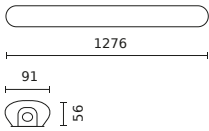

LED line LITE

Code: 203891-III

EAN: 5905378218611

**Hermetic luminaire VANTO 2xT8 LED
IP65 120cm gray ABS/PS/Reflector LITE**

Technical drawing