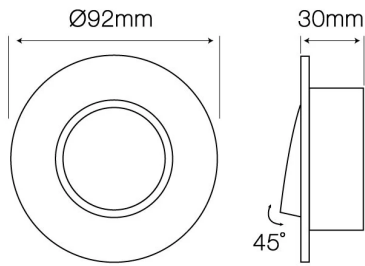

LED line® downlight round adjustable die cast aluminium black

MATT

Product coated with a matt paint finish which gives aesthetic appearance.

5-year warranty

Manufacturer issues a 5-year warranty for this product.

80 mm

Mounting hole diameter

RECESSED

This product is suitable for recessed installation.

ADJUSTABLE

Adjustable downlight fixture - the beam of light can be turned into any direction.

Parameter	Value
Maximum suitable lamp power	35
IP protection rating	20
Warranty (years)	5
Colour	black
Fixture's diameter	92
Lamp's diameter	50
Material (housing)	DIE-CAST alu
Y-axis angle regulation	45
Type of surface suitable for installation	F

Parameter	Value
Distance from illuminated surface	0.5
Installation method	recessed
Mounting hole diameter	80 mm
For indoor and outdoor use	YES
IEC protection class	III
Full box quantity	100 pc
Height	30 mm
Product weight with packaging	100 g
Master carton weight (kg)	10