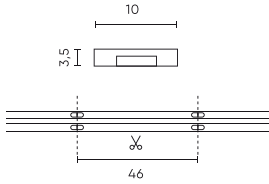

LED line PRIME

Code: 479877

EAN: 5907777479877

**LED strip 528 COB 24V 2700K 14W IP66
11mm 5m 1400lm/m PRIME**

Technical drawing

Light distribution