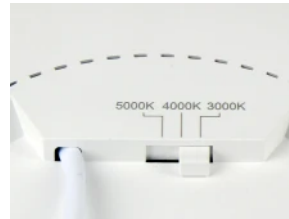

LED line LITE

Code: 202825

EAN: 5905378202825

**DOWNLIGHT EASY FIX PRO
3CCT(3K/4K/5K) 6W 540lm round IP20
White LITE**

LED line panel LITE Downlight EASY FIX PRO 6W generates 540 lm light stream, offering light color adjustment in the range 3000-5000K. Thanks to the SMD2835 technology used and the high Ra>80 colour reproduction factor, it provides excellent color mapping. It offers flexibility for both surface and surface mounting, making it ideal for various lighting projects.

Parameter	Value
Colour consistency in McAdam ellipses	≤6
Frequency of the supply voltage	50/60Hz
Beam angle	110
LED type	SMD2835
LED quantity	112
Power Factor	0,7
Number of on/off cycles	20000
Lamp's warm-up time to 60%	1
Ambient temperature suitable for operation	-20÷40
For indoor use	Inside
Mounting hole diameter	55-100
Height	19,5
Fixture's diameter	140 mm
Colour	White
Material (cover)	Polycarbonate

LED line LITE

Code: 202825

EAN: 5905378202825

**DOWNLIGHT EASY FIX PRO
3CCT(3K/4K/5K) 6W 540lm round IP20
White LITE**

Technical drawing

Light distribution

Additional product photos

Logistics data

Single packaging

Quantity	1
Width	160 mm
Height	42 mm
Length	147 mm
Weight	0,28 kg

Bulk packaging

Quantity	60
Width	432 mm
Height	334 mm
Length	460 mm
Volume	0,066 m3
Weight	18,6 kg
Comments	

Europallet

Height	1840 mm
Quantity in layer	240
Number of layers	4
Bulk quantity	960
Weight	297,6 kg