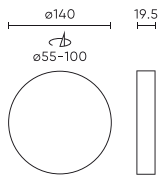

Parameter	Value
Colour consistency in McAdam ellipses	≤6
Frequency of the supply voltage	50/60Hz
Beam angle	110
LED type	SMD2835
LED quantity	112
Power Factor	0,7
Number of on/off cycles	20000
Lamp's warm-up time to 60%	1
Ambient temperature suitable for operation	-20÷40
For indoor use	Inside
Mounting hole diameter	55-100
Height	19,5
Fixture's diameter	140 mm
Colour	White
Material (cover)	Polycarbonate

LED line LITE

Code: 202825

EAN: 5905378202825

**DOWNLIGHT EASY FIX PRO
3CCT(3K/4K/5K) 6W 540lm round IP20
White LITE**

Technical drawing

Light distribution

Additional product photos

Logistics data

Single packaging

Quantity	1
Width	160 mm
Height	42 mm
Length	147 mm
Weight	0,28 kg

Bulk packaging

Quantity	60
Width	432 mm
Height	334 mm
Length	460 mm
Volume	0,066 m3
Weight	18,6 kg
Comments	

Europallet

Height	1840 mm
Quantity in layer	240
Number of layers	4
Bulk quantity	960
Weight	297,6 kg