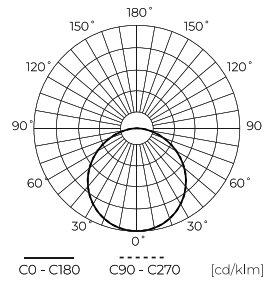

Technical data

Parameter	Value
Energy efficiency class 2019/2015	E
Warranty	3
Power	• 6 W
Voltage	• 220-240 V AC
Correlated colour temperature	• 3000 K • 4000 K • 5000 K
Colour of the light	White
Colour rendering index Ra	80
IP protection rating	IP20
IK protection rating	05
IEC protection class	II
Luminous efficacy	90
Luminous flux	540
The lumen maintenance factor	96
Lifetime L70B50	25 000 h
Survival factor	0.9
Dimmable function	-

Parameter	Value
Colour consistency in McAdam ellipses	≤6
Frequency of the supply voltage	50/60Hz
Beam angle	110
LED type	SMD2835
LED quantity	112
Power Factor	0,7
Number of on/off cycles	20000
Lamp's warm-up time to 60%	1
Ambient temperature suitable for operation	-20÷40
For indoor use	Inside
Mounting hole diameter	55-100
Height	19,5
Fixture's diameter	140 mm
Colour	White
Material (cover)	Polycarbonate

LED line LITE

Code: 202825

EAN: 5905378202825

**DOWNLIGHT EASY FIX PRO
3CCT(3K/4K/5K) 6W 540lm round IP20
White LITE**

Technical drawing

Light distribution

Additional product photos

Logistics data

Single packaging

Quantity	1
Width	160 mm
Height	42 mm
Length	147 mm
Weight	0,28 kg

Bulk packaging

Quantity	60
Width	432 mm
Height	334 mm
Length	460 mm
Volume	0,066 m3
Weight	18,6 kg
Comments	

Europallet

Height	1840 mm
Quantity in layer	240
Number of layers	4
Bulk quantity	960
Weight	297,6 kg