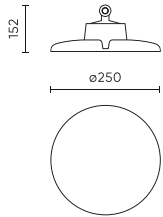

LED line PRIME

Code: 216518

EAN: 5905378216518

**Highbay luminaire PHANTOM 4000K
100W 19000lm 60° IP65 black PRIME
DALI**

Technical drawing