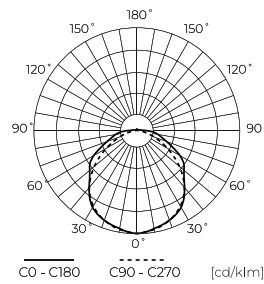

Parameter	Value
Emergency module test	AUTO TEST
Frequency of the supply voltage	50/60Hz
Sensor type	Microwave
Number of on/off cycles	50000
Lamp's warm-up time to 60%	1
Height	65 mm
Colour	Grey
Material (housing)	Polycarbonate
Material (cover)	Polycarbonate
Emergency module	• YES

Additional product photos

Logistics data

Single packaging

Quantity	1
Width	83 mm
Height	73 mm
Length	1515 mm
Weight	2,25 kg

Bulk packaging

Quantity	9
Width	273 mm
Height	242 mm
Length	1532 mm
Weight	22,9 kg