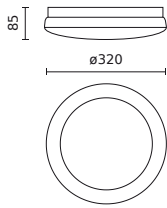

LED line PRIME

Code: 218574-DALI

EAN: 5905378227408

**Ceiling Light LEDIS 3CCT(3K/4K/6K)
12/16W 1600lm round IP65 white PRIME
DALI**

Technical drawing