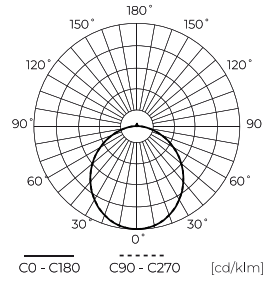

Light distribution