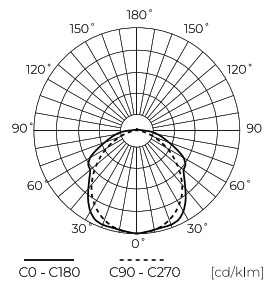

Version with emergency module 3h + Autotest.

Product made to order - delivery within 4 days.

Technical data

Parameter	Value
Energy efficiency class 2019/2015	D
Warranty	5
Power	• 10-40 W
Voltage	• 220-240 V AC
Correlated colour temperature	• 3000 K • 4000 K • 5000 K
Colour of the light	White
Colour rendering index Ra	80
IP protection rating	IP66
IK protection rating	10
IEC protection class	I
Colour consistency in McAdam ellipses	≤6

Parameter	Value
Emergency module test	AUTO TEST
Frequency of the supply voltage	50/60Hz
Sensor type	Microwave
Number of on/off cycles	50000
Lamp's warm-up time to 60%	1
Height	69 mm
Colour	Grey
Material (housing)	Polycarbonate
Material (cover)	Polycarbonate
Emergency module	• YES

Additional product photos

Logistics data

Single packaging

Quantity	1
Width	83 mm
Height	82 mm
Length	1215 mm
Weight	1,95 kg

Bulk packaging

Quantity	12
Width	316 mm
Height	273 mm
Length	1232 mm
Weight	28,7 kg