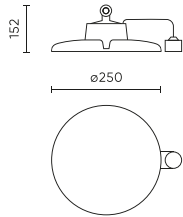

LED line PRIME

Code: 219472

EAN: 5905378219472

**Highbay luminaire PHANTOM 4000K
100W 17500lm 60° IP65 CRI80 black
PRIME MV 1-10V**

Technical drawing