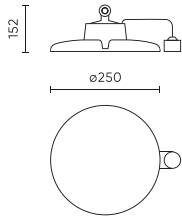

LED line PRIME

Code: 219472

EAN: 5905378219472

**Highbay luminaire PHANTOM 4000K
100W 17500lm 60° IP65 CRI80 black
PRIME MV 1-10V**

Technical drawing