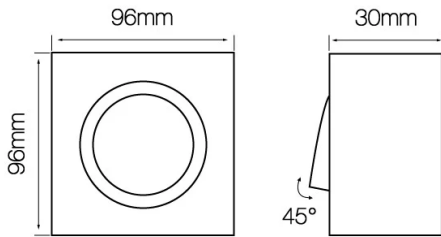

LED line® downlight recessed-mounted square white CUBO MIDI

Product coated with a matt paint finish which gives aesthetic appearance.

Adjustable downlight fixture - the beam of light can be turned into any direction.

Manufacturer issues a 5-year warranty for this product.

Mounting hole diameter

Parameter	Value
Maximum suitable lamp power	35
IP protection rating	20
Warranty (years)	5
Colour	white
Lamp's diameter	50
Material (housing)	aluminum
Y-axis angle regulation	45
Type of surface suitable for installation	F
Distance from illuminated surface	0.5
Installation method	recessed

Parameter	Value
Mounting hole diameter	85 mm
For indoor and outdoor use	YES
IEC protection class	III
Full box quantity	50 pc
Length	96 mm
Width	96 mm
Height	30 mm
Product weight with packaging	300 g
Master carton weight (kg)	15

Single packaging

Width 100 mm
 Height 135 mm
 Length 100 mm
 Weight 0,2 kg

Bulk packaging

Number of pieces/tape in meters pack 50 szt.
 Width 520 mm
 Height of collective packaging 240 mm
 Length 270 mm
 Weight 12 kg
 Volume 0,033 m³