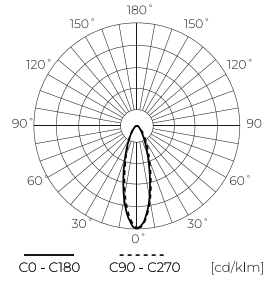

LED line PRIME

Code: 202900

EAN: 5905378202900

**FLOODLIGHT 3CCT (3K/4K/5K) 30W
4200lm 30° IP66 PRIME**

LED line PRIME Floodlight 30W is a modern lighting lamp, providing a light stream of 4200 lm and a light efficiency of 140 lm/W. Thanks to IP66 leak class and IK08 resistance, it is ideal for outdoor applications in difficult weather conditions. The aluminium and tempered glass housing guarantees durability. The lamp works in the voltage range from 100 to 227 V AC and offers different colour temperatures (3000 K, 4000 K, 5000 K).

Technical data

Parameter	Value
Energy efficiency class 2019/2015	D
Warranty	5/7*
Power	• 30 W
Voltage	• 100-277 V AC
Correlated colour temperature	• 3000 K • 4000 K • 5000 K
Colour of the light	CCT
Colour rendering index Ra	70
IP protection rating	IP66
IK protection rating	08
IEC protection class	I
Luminous efficacy	140
Luminous flux	4200
The lumen maintenance factor	96
Lifetime L70B50	50 000 h
L80B* – difference B10–B50 ≈ 1% (according to LightingEurope) – negligible	35000 h

Parameter	Value
Survival factor	0.9
Colour consistency in McAdam ellipses	≤6
Wire length	890 mm
Mounting type	surface
Frequency of the supply voltage	50/60Hz
Beam angle	30
LED type	SMD2835
LED quantity	96
Power Factor	0,9
Number of on/off cycles	50000
Lamp's warm-up time to 60%	1
Ambient temperature suitable for operation	-40÷45
Height	43,5 mm
Material (housing)	Aluminium
Material (cover)	Tempered glass

LED line PRIME

Code: 202900

EAN: 5905378202900

**FLOODLIGHT 3CCT (3K/4K/5K) 30W
4200lm 30° IP66 PRIME**

Technical drawing

Light distribution

Additional product photos

Logistics data