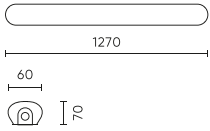

LED line LITE

Code: 203884-II

EAN: 5905378218239

**Hermetic luminaire VANTA 1xT8 LED
IP65 120cm gray ABS/PS LITE**

Technical drawing