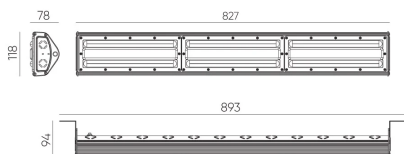

LED line LITE HighBay luminaire STREAKBAY 150W 4000K 15000lm

The **STREAKBAY High Bay LED** is an advanced lighting fixture ideal for industrial applications. With a robust die-cast aluminum construction and an IP65 protection rating, STREAKBAY is highly suited for harsh environments, ensuring reliable performance even in extreme temperatures.

This fixture offers a wide range of models with power options of 50W, 100W, 150W, and 200W, and a color temperature of 4000K, allowing for perfect adaptation to the specific requirements of any space. Equipped with a 120x60° asymmetric lens, it minimizes light dispersion and allows for installation at greater heights, ensuring even illumination of the work surface.

Parameter	Value
Beam angle	120x60 °
Material (cover)	polycarbonate
Material (housing)	DIE-CAST alu
LED type	SMD LED
LED quantity	162
Power Factor	0,95
Colour consistency in McAdam ellipses	≤6
Ambient temperature suitable for operation	-40÷40 °C
For indoor and outdoor use	YES
IEC protection class	I
IK protection rating	08
Length	827 mm
Width	118 mm
Height	78 mm
Product weight with packaging	2390 g

Single packaging

Width 827 mm
 Height 78 mm
 Length 118 mm
 Weight 2,12 kg
 1

Bulk packaging

Number of pieces/tape in meters pack 5 szt.
 Width 890 mm
 Height of collective packaging 162 mm
 Length 505 mm
 Weight 13,1 kg
 Volume 0,072 m³