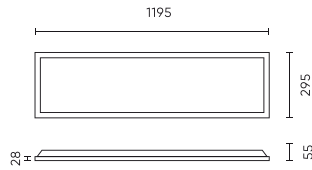

LED line PRIME

Code: 201330

EAN: 5905378201330

**Backlit Panel 4000K 40W 4800lm IP20
30x120cm white PRIME**

Technical drawing