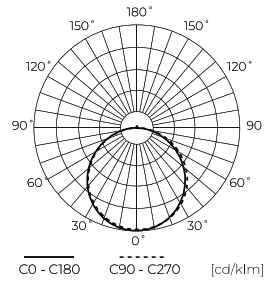

Light distribution