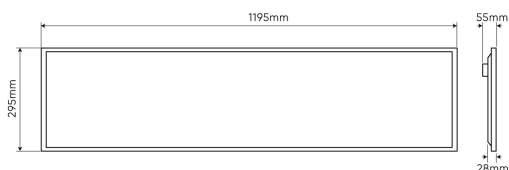

LED line PRIME Panel Backlit 40W 4000K 4800lm 1195x295

Manufacturer issues a 5-year warranty for this product.

FLICKER FREE™ system guarantees no harmful flickering effect and ensures safety for users' eyesight.

220-240V AC

Voltage range and voltage type

-25 ÷ 45 °C

Ambient temperature suitable for operation

Lifespan

LED quantity

Yellow free technology means that the housing of this product is made of high quality material which is resistant to yellowing degeneration caused by UV radiation, thanks to which the product maintains its esthetic appearance for many years.

Reliable photometric files are available based on photometric tests performed at the LED line® Light Research and Measurement Centre.

120 °

Beam angle

LED type

W

Parameter	Value
Luminous efficacy	120 lm/W
Power	40 W
Energy efficiency class 2019/2015	D
Luminous flux	4800 lm
Correlated colour temperature	4000 K
Colour consistency in McAdam ellipses	≤3
IP protection rating	20
Warranty (years)	5
Dimmable function	No
Survival factor	0.9
Lifetime L70B50	75 000
Supply voltage range and voltage type	220-240V AC
Frequency of the supply voltage	50/60Hz
Colour rendering index Ra	80

Parameter	Value
Power Factor	0,9
Number of on/off cycles	25000
Colour consistency in McAdam ellipses	≤3
Ambient temperature suitable for operation	-25 ÷ 45 °C
IEC protection class	II
Lamp's warm-up time to 60%	1
Height	28 mm
EPREL ID	2 029 735
Form of the product (EPREL)	Source Out
Angle for useful luminous flux (EPREL)	Sphere 360 degrees
Is the product equipped with an integrated light source? (EPREL)	Yes
Non-directional or directional light source (EPREL)	NDLS
Is this product a light source? (EPREL)	Yes