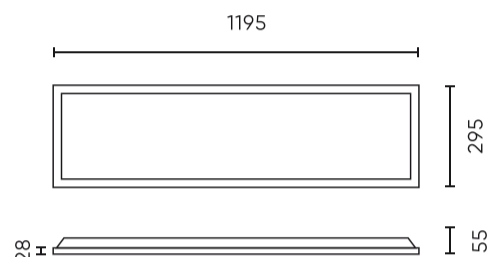

Parameter	Value
Survival factor	0.9
Dimmable function	PWM
Colour consistency in McAdam ellipses	≤3
Frequency of the supply voltage	50/60Hz
Beam angle	120
LED type	SMD LED 2835
LED quantity	48
Power Factor	≥0,95
Number of on/off cycles	50000
Lamp's warm-up time to 60%	1
Ambient temperature suitable for operation	-25÷45
For indoor use	Inside
Height	28
Colour	white
Material (housing)	Aluminium
Material (cover)	Polystyrene

LED line PRIME

Code: 201330

EAN: 5905378201330

**Backlit Panel 4000K 40W 4800lm IP20  
30x120cm white PRIME**

**Technical drawing**

**Light distribution**

**Additional product photos**

**Logistics data**

**Single packaging**

Quantity	1
Width	305 mm
Height	32 mm
Length	1240 mm
Weight	1,7 kg

**Bulk packaging**

Quantity	6
Width	330 mm
Height	240 mm
Length	1265 mm
Volume	
Weight	11,57 kg
Comments	

**Europallet**

Quantity	54
Height	1,90 m
Quantity in layer	
Number of layers	
Bulk quantity	9
Weight	113 kg

---

LED line PRIME

Code: 201330

EAN: 5905378201330

**Backlit Panel 4000K 40W 4800lm IP20  
30x120cm white PRIME**