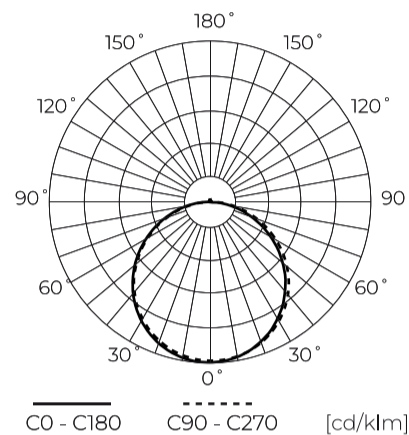

Light distribution