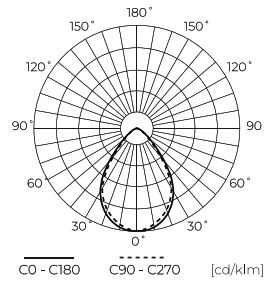

Light distribution