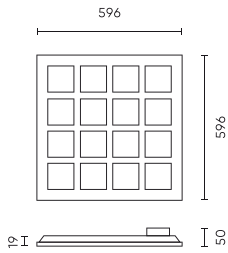

LED line PRIME

Code: 471260

EAN: 5907777471260

**Backlit Panel DIORA 4000K 36W
5040lm IP20 UGR<16 60x60cm white
PRIME 1-10V**

Technical drawing