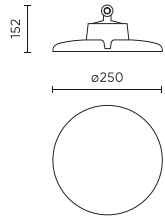

LED line PRIME

Code: 219410

EAN: 5905378219410

**Highbay luminaire PHANTOM 4000K
100W 17500lm 60° IP65 CRI80 black
PRIME DALI**

Technical drawing