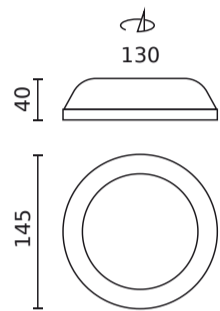

LED line PRIME

Code: 227347-DALI

EAN: 5905378227934

**Downlight CALMOS 3CCT (3/4/6,5K) 18W
2100lm round IP54 White PRIME DALI**

Technical drawing