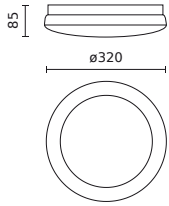

LED line PRIME

Code: 218574

EAN: 5905378218574

**Ceiling Light LEDIS 3CCT(3K/4K/6K)
12/16W 1600lm round IP65 white PRIME**

Technical drawing