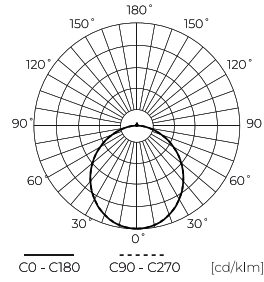

Light distribution