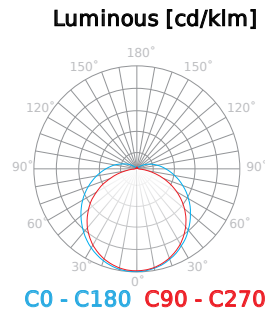

LED line LITE

Code: 217515

EAN: 5905378217515

**Hermetic luminaire LINERIS 4000K 36W
4320lm IP65 120cm gray 3x1,5mm LITE**

Technical drawing

Light distribution