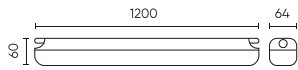

LED line LITE

Code: 217515

EAN: 5905378217515

**Hermetic luminaire LINERIS 4000K 36W
4320lm IP65 120cm gray 3x1,5mm LITE**

Technical drawing