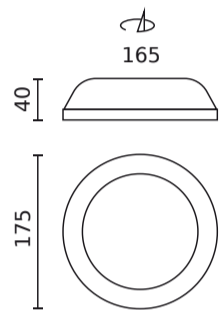

LED line PRIME

Code: 227354-DALI

EAN: 5905378227941

**Downlight CALMOS 3CCT (3/4/6,5K)
24W 2800lm round IP54 White PRIME
DALI**

Technical drawing