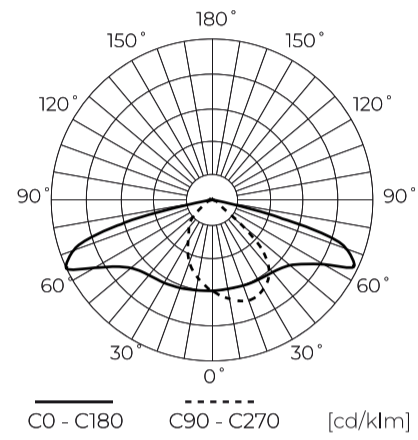

Light distribution