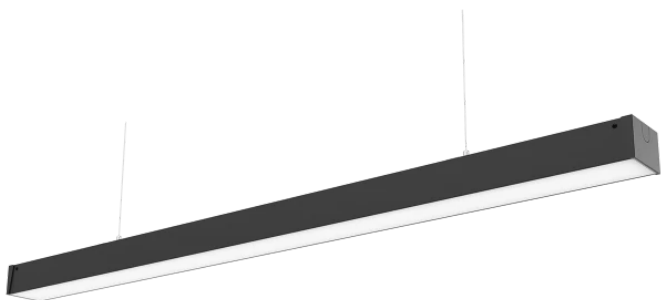

LED line PRIME

Code: 475930-DALI

EAN: 5905378224315

**Linear luminaire FUSION 4000K 60W
7800lm 120° IP20 150cm black PRIME PC
Cover DALI**

FUSION fixture series is available in power ranges from 20 to 60W, with a color temperature of **4000K**. The efficiency of the fixtures is 130 lm/W.

DALI version.

Product made to order - delivery within 4 days.

Technical data

Parameter	Value
Energy efficiency class 2019/2015	C
Warranty	5/7*
Power	• 60 W
Voltage	• 220-240 V AC
Correlated colour temperature	• 4000 K
Colour of the light	White
Colour rendering index Ra	80
IP protection rating	IP20
IK protection rating	08
IEC protection class	I
Luminous efficacy	130
Luminous flux	7800

Parameter	Value
Lifetime L70B50	50 000 h
L80B* - difference B10-B50 ≈ 1% (according to LightingEurope) - negligible	35000 h
Dimmable function	Dali
Sling length	200 cm
Frequency of the supply voltage	50/60Hz
Beam angle	120°
Power Factor	0,9
Lamp's warm-up time to 60%	1
Ambient temperature suitable for operation	-20 ÷ 45
For indoor use	Inside
Height	52 mm
DALI	• YES

LED line PRIME

Code: 475930-DALI

EAN: 5905378224315

**Linear luminaire FUSION 4000K 60W
7800lm 120° IP20 150cm black PRIME PC
Cover DALI**

Technical drawing

Light distribution

Additional product photos

Logistics data