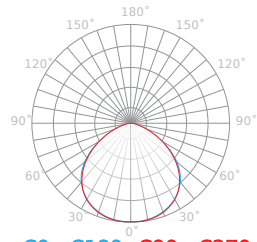

Lamp's diameter	320	Master carton weight (kg)	54,5
Beam angle	120 °	Energy class	A+
Material (cover)	polycarbonate		

Luminous [cd/klm]

C0 - C180 C90 - C270

Single packaging

Width	390 mm
Height	215 mm
Length	390 mm
Weight	6,08 kg
	1