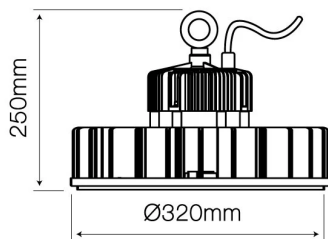

LED line® UFO T-Series 100-277V 200W 30000LM 4000K 120°DIM

High luminous efficacy ensured by high quality CREE branded LEDs.

This product is equipped with a MEANWELL branded driver which ensures reliable and fault-free operation even during prolonged, continuous running.

FLICKER FREE™ system guarantees no harmful flickering effect and ensures safety for users' eyesight.

Beam angle

Ambient temperature suitable for operation

Lifespan

Dimmable

Reliable photometric files are available based on photometric tests performed at the LED line® Light Research and Measurement Centre.

Manufacturer issues a 5-year warranty for this product.

The power supply system used allows for smooth adjustment of light intensity using an appropriate dimmer.

Voltage range and voltage type

LED type

LED quantity

Parameter	Value
Luminous efficacy	150 lm/W
Power	200 W
Colour of the light	White
Energy efficiency class 2019/2015	D
Luminous flux	30000 lm
Correlated colour temperature	4000 K
Colour consistency in McAdam ellipses	≤6
IP protection rating	65
Warranty (years)	5
Dimmable function	1-10
Survival factor	0.9
Lifetime L70B50	50 000
Supply voltage range and voltage type	100-277 VAC
Frequency of the supply voltage	50/60Hz
Colour rendering index Ra	70
Colour	black
The lumen maintenance factor	96 %

Parameter	Value
Material (housing)	aluminum
LED type	SMD3030
LED quantity	324
Not dimmable	TAK
Compatible dimmer type	1-10V
Lifespan	50000
Power Factor	0,95
Number of on/off cycles	50000
Colour consistency in McAdam ellipses	≤6
Ambient temperature suitable for operation	-40÷45 °C
For indoor and outdoor use	YES
IEC protection class	I
IK protection rating	08
Full box quantity	1 pc
Lamp's warm-up time to 60%	1
Height	250 mm
Product weight with packaging	5450 g