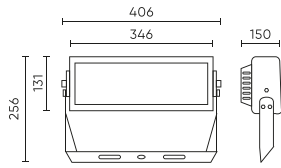

LED line PRIME

Code: ES4-CI-CI-CI-CI

EAN: 5905378227910

**Stadium fixture ESTADIO 5000K
4x300W 204000lm IP66 20° PRIME
CRI80**

Technical drawing