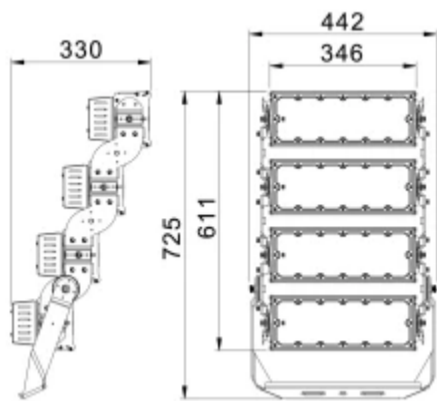

LED line PRIME

Code: ES4-CI-CI-CI-CI

EAN: 5905378227910

**Stadium fixture ESTADIO 5000K
4x300W 204000lm IP66 20° PRIME
CRI80**

Technical drawing