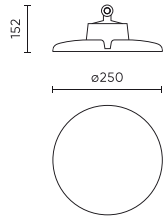

LED line PRIME

Code: 219571

EAN: 5905378219571

**Highbay luminaire PHANTOM 4000K
70W 12250lm 60° IP65 CRI80 black
PRIME DALI**

Technical drawing