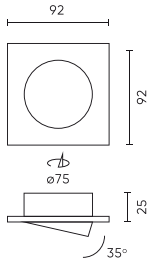

Parameter	Value
Installation method	recessed
Mounting hole diameter	75-80
Height	18
Lamp's diameter	50 mm
Colour	White
Material (housing)	Aluminium

LED line LITE

Code: 240683

EAN: 5901583240683

**CEILING FITTING LEDOM swivel square
IP20 white**

Technical drawing

Light distribution

Additional product photos

Logistics data

Single packaging

Quantity	1
Width	90 mm
Height	90 mm
Length	40 mm
Weight	0,05 kg

Bulk packaging

Quantity	100
Width	440 mm
Height	220 mm
Length	520 mm
Volume	0,050 m ³
Weight	8 kg
Comments	

Europallet

Quantity	1400
Height	1760 mm
Quantity in layer	200
Number of layers	8
Bulk quantity	1600
Weight	128 kg

LED line LITE

Code: 240683

EAN: 5901583240683

**CEILING FITTING LEDOM swivel square
IP20 white**