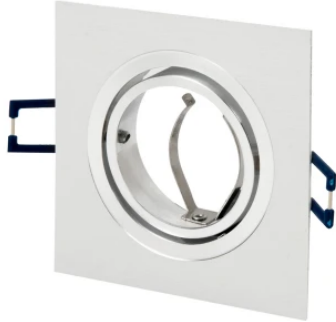

LED line LITE

Code: 240683

EAN: 5901583240683

**CEILING FITTING LEDOM swivel square
IP20 white**

LEDOM LED line LITE ceiling housing is an elegant and modern design, made of aluminum in white brushed finish. It is characterized by the IP20 class resistant to damage and high quality materials. Thanks to the design of the moving head, it is possible to direct the light stream accurately, allowing effective lighting of different spaces. The mounting is simple and the installation opening is 75-80 mm.

Technical data

Parameter	Value
Warranty	2
IP protection rating	IP20
IEC protection class	III
Maximum suitable lamp power	35 W
Type of surface suitable for installation	F
Distance from illuminated surface	0.5 m

Parameter	Value
Installation method	recessed
Mounting hole diameter	75-80
Height	18
Lamp's diameter	50 mm
Colour	White
Material (housing)	Aluminium

LED line LITE

Code: 240683

EAN: 5901583240683

**CEILING FITTING LEDOM swivel square
IP20 white**

Europallet

Quantity	1400
Height	1760 mm
Quantity in layer	200
Number of layers	8
Bulk quantity	1600
Weight	128 kg

LED line LITE

Code: 240683

EAN: 5901583240683

**CEILING FITTING LEDOM swivel square
IP20 white**