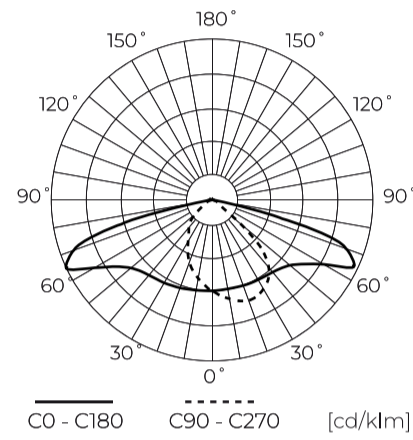

Light distribution