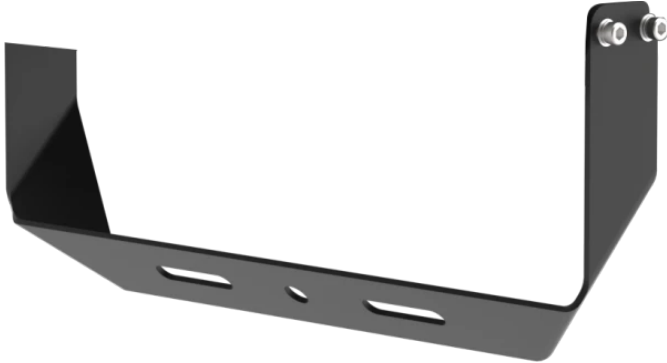

LED line PRIME

Code: 217126

EAN: 5905378217126

ESTADIO Mounting bracket for a single module PRIME

ESTADIO Mounting bracket for a single module of the brand LED line PRIME is a solid solution in the category of permanently mounted lighting.

Product made to order. Waiting time ~12 weeks.

Technical data

Parameter

Value

Parameter

Value

LED line PRIME

Code: 217126

EAN: 5905378217126

ESTADIO Mounting bracket for a single module PRIME

Technical drawing

Light distribution

Additional product photos

Logistics data

Single packaging

Bulk packaging

Europallet

LED line PRIME

Code: 217126

EAN: 5905378217126

**ESTADIO Mounting bracket for a single
module PRIME**

Example application