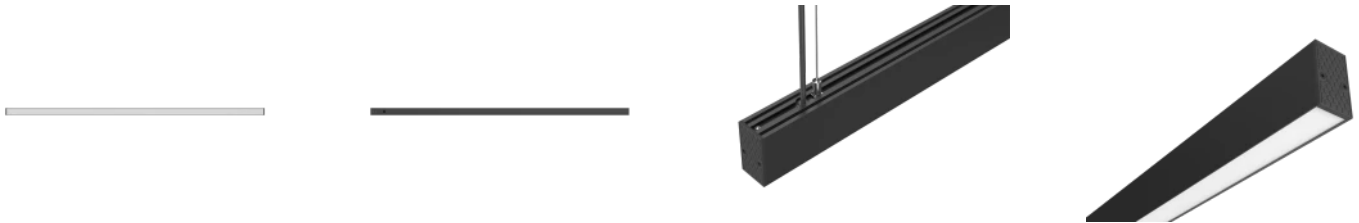

LED line PRIME

Code: 207813

EAN: 5905378207813

**Linear luminaire EXECULINE 4000K  
30W 3750lm 96° IP20 120cm black  
PRIME**

The EXECULINE 30W 4000K 3750lm linear fixture is a high-quality product from the LED line PRIME brand, which is perfect for various interiors. It features a length of 120 cm and a beam angle of 96°, ensuring effective lighting of the space. It emits a white light color with a temperature of 4000 K, guaranteeing natural color reproduction with a color rendering index Ra of 80.

LED line PRIME

Code: 207813

EAN: 5905378207813

**Linear luminaire EXECULINE 4000K  
30W 3750lm 96° IP20 120cm black  
PRIME**

**Technical drawing**

**Light distribution**

**Additional product photos**

**Logistics data**

**Europallet**

Quantity	120
Height	1,90 m
Quantity in layer	
Number of layers	
Bulk quantity	12
Weight	200 kg

LED line PRIME

Code: 207813

EAN: 5905378207813

**Linear luminaire EXECULINE 4000K  
30W 3750lm 96° IP20 120cm black  
PRIME**