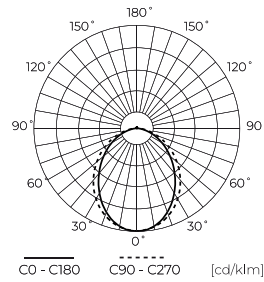

**Technical data**

Parameter	Value
Energy efficiency class 2019/2015	D
Warranty	5
Power	• 30 W
Voltage	• 220-240 V AC
Correlated colour temperature	• 4000 K
Colour of the light	White
Colour rendering index Ra	80
IP protection rating	IP20
IK protection rating	09
IEC protection class	I
Luminous efficacy	125
Luminous flux	3750
The lumen maintenance factor	96
Lifetime L70B50	50 000 h

Parameter	Value
L80B* – difference B10–B50 ≈ 1% (according to LightingEurope) – negligible	35000 h
Survival factor	0.9
Colour consistency in McAdam ellipses	≤3
Sling length	100 cm
Mounting type	suspended
Frequency of the supply voltage	50/60Hz
Beam angle	96
Power Factor	0,9
Lamp's warm-up time to 60%	1
Ambient temperature suitable for operation	-15÷45
For indoor use	Inside
Height	60 mm
Material (housing)	Aluminium
Material (cover)	Polycarbonate

LED line PRIME

Code: 207813

EAN: 5905378207813

**Linear luminaire EXECULINE 4000K  
30W 3750lm 96° IP20 120cm black  
PRIME**

**Technical drawing**

**Light distribution**

**Additional product photos**

**Logistics data**

**Europallet**

Quantity	120
Height	1,90 m
Quantity in layer	
Number of layers	
Bulk quantity	12
Weight	200 kg

LED line PRIME

Code: 207813

EAN: 5905378207813

**Linear luminaire EXECULINE 4000K  
30W 3750lm 96° IP20 120cm black  
PRIME**