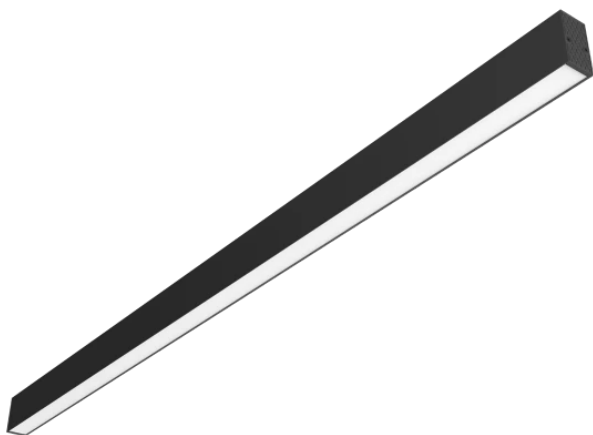

LED line PRIME

Code: 207813

EAN: 5905378207813

**Linear luminaire EXECULINE 4000K  
30W 3750lm 96° IP20 120cm black  
PRIME**

The EXECULINE 30W 4000K 3750lm linear fixture is a high-quality product from the LED line PRIME brand, which is perfect for various interiors. It features a length of 120 cm and a beam angle of 96°, ensuring effective lighting of the space. It emits a white light color with a temperature of 4000 K, guaranteeing natural color reproduction with a color rendering index Ra of 80.

Parameter	Value
L80B* – difference B10–B50 ≈ 1% (according to LightingEurope) – negligible	35000 h
Survival factor	0.9
Colour consistency in McAdam ellipses	≤3
Sling length	100 cm
Mounting type	suspended
Frequency of the supply voltage	50/60Hz
Beam angle	96
Power Factor	0,9
Lamp's warm-up time to 60%	1
Ambient temperature suitable for operation	-15÷45
For indoor use	Inside
Height	60 mm
Material (housing)	Aluminium
Material (cover)	Polycarbonate

LED line PRIME

Code: 207813

EAN: 5905378207813

**Linear luminaire EXECULINE 4000K  
30W 3750lm 96° IP20 120cm black  
PRIME**

**Technical drawing**

**Light distribution**

**Additional product photos**

**Logistics data**

**Europallet**

Quantity	120
Height	1,90 m
Quantity in layer	
Number of layers	
Bulk quantity	12
Weight	200 kg

LED line PRIME

Code: 207813

EAN: 5905378207813

**Linear luminaire EXECULINE 4000K  
30W 3750lm 96° IP20 120cm black  
PRIME**