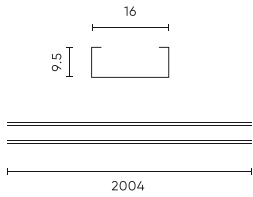

LED line PRIME

Code: 203617

EAN: 5905378203617

**Aluminum surface-mounted profile  
silver 2m - PRIME set**

The LED line PRIME corner aluminum profile, 2 meters long and in white, guarantees exceptional aesthetics and durability. Made of aluminum, it provides optimal protection for LED strips and effective heat dissipation, which extends their lifespan. The milky polycarbonate cover does not yellow and protects the diodes from damage. Thanks to its universal design, the profile perfectly fits into modern interior arrangements, creating an elegant and stylish finish.

**Technical data**

Parameter	Value
Warranty	5
IP protection rating	IP20
Maximum width of LED strip	12

Parameter	Value
Height	9,5 mm
Colour	silver
Material (cover)	Polycarbonate

LED line PRIME

Code: 203617

EAN: 5905378203617

**Aluminum surface-mounted profile  
silver 2m - PRIME set**

**Technical drawing**

**Light distribution**

**Additional product photos**

**Logistics data**

**Single packaging**

Quantity	1
Width	55 mm
Height	10,5 mm
Length	2050 mm
Weight	0,265 kg

**Bulk packaging**

Quantity	20
Width	180 mm
Height	150 mm
Length	2080 mm
Volume	0,056 m3
Weight	12,6 kg

**Europallet**

Height	1950 mm
Number of layers	13
Weight	25 kg

LED line PRIME

Code: 203617

EAN: 5905378203617