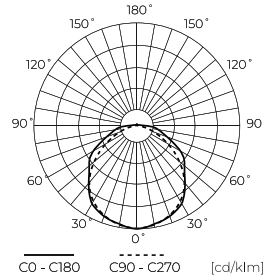

LED line PRIME

Code: 210226-DALI

EAN: 5905378221499

**Hermetic fixture RANGER 4000K 55W
9900lm IP66 150cm Gray PRIME DALI**

Technical drawing

Light distribution