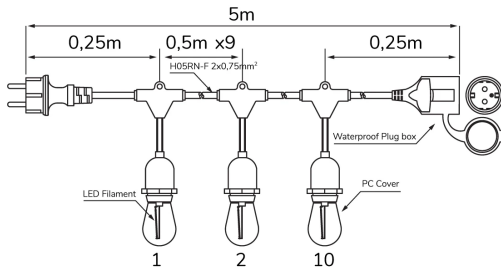

LEDOM Garden garland E27 5m + 10 x E27 1W

One of the most universal products in LEDOM catalogue, which you can use in both indoor and outdoor spaces. In winter, the garden festoon lighting E27 5m + 10 x E27 1W will make an extraordinary decoration inside your home, in a café or a restaurant, while in summer it will prove to be a gorgeous garden, terrace or arbour decoration.

The garden festoon lighting E27 allows you to create cosy atmosphere in any space that you want to be well lit and extraordinarily decorated. Soft white light (colour temperature: 2700K) magnificently illuminates any space. Long, five metre rope guarantees energy-efficient lighting with 10W output for 10 LED filament light sources with E27 thread and additional protection positioned 0,5 metre apart.