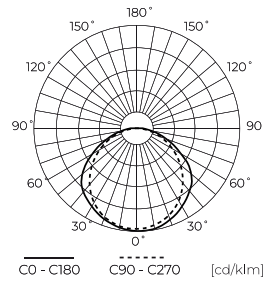

LED line PRIME

Code: 201057-LAW3HAT

EAN: 5905378220911

**LINKER hermetic fixture 4000K 80W
12000lm IP65 150cm gray PRIME
emergency module LAW 3h AT**

Technical drawing

Light distribution