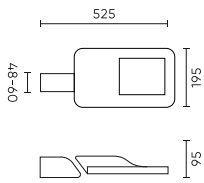

LED line PRIME

Code: 220621

EAN: 5905378220621

**Road luminaire TOLENO Icl 4000K 100W
15000lm T2M1 IP66 Gray (RAL 9007)
CRI70 PRIME**

Technical drawing