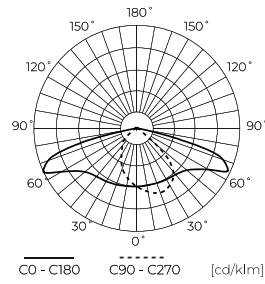

Technical data

Parameter	Value
Energy efficiency class 2019/2015	B
Warranty	5/7*
Power	• 100 W
Voltage	• 100-277 V AC
Correlated colour temperature	• 4000 K
Colour of the light	White
Colour rendering index Ra	70
IP protection rating	IP66
IK protection rating	09
IEC protection class	I
Luminous efficacy	150
Luminous flux	15000
Lifetime L70B50	100 000 h

Parameter	Value
L80B* – difference B10–B50 ≈ 1% (according to LightingEurope) – negligible	100000 h
L90B* – difference B10–B50 ≈ 1% (according to LightingEurope) – negligible	100000 h
Dimmable function	0-10
Frequency of the supply voltage	50/60Hz
Beam angle	T2M1
Power Factor	>0,95
Ambient temperature suitable for operation	-40 ÷ 45
For indoor use	Outside
Mounting hole diameter	48-60 mm
Height	95 mm
Material (housing)	Aluminium
Material (cover)	Tempered glass
Lifetime L80B10	100 000

LED line PRIME

Code: 220621

EAN: 5905378220621

**Road luminaire TOLENO Icl 4000K 100W
15000lm T2M1 IP66 Gray (RAL 9007)
CRI70 PRIME**

Technical drawing

Light distribution

Additional product photos

Logistics data