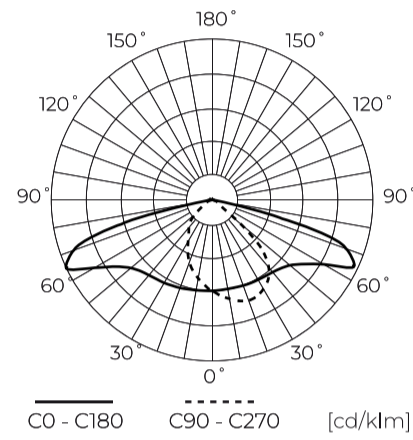

Technical data

Parameter	Value
Energy efficiency class 2019/2015	B
Warranty	5/7*
Power	• 100 W
Voltage	• 100-277 V AC
Correlated colour temperature	• 4000 K
Colour of the light	White
Colour rendering index Ra	70
IP protection rating	IP66
IK protection rating	09
IEC protection class	I
Luminous efficacy	150
Luminous flux	15000
Lifetime L70B50	100 000 h

Parameter	Value
L80B* - difference B10-B50 ≈ 1% (according to LightingEurope) - negligible	100000 h
L90B* - difference B10-B50 ≈ 1% (according to LightingEurope) - negligible	100000 h
Dimmable function	0-10
Frequency of the supply voltage	50/60Hz
Beam angle	T2M1
Power Factor	>0,95
Ambient temperature suitable for operation	-40 ÷ 45
For indoor use	Outside
Mounting hole diameter	48-60 mm
Height	95 mm
Material (housing)	Aluminium
Material (cover)	Tempered glass
Lifetime L80B10	100 000

LED line PRIME

Code: 220621

EAN: 5905378220621

**Road luminaire TOLENO Icl 4000K 100W
15000lm T2M1 IP66 Gray (RAL 9007)
CRI70 PRIME**

Technical drawing

Light distribution

Additional product photos

Logistics data

Single packaging

Width	555 mm
Height	130 mm
Length	235 mm
Weight	3,2 kg

Bulk packaging

Quantity	1
Width	555 mm
Height	130 mm
Length	235 mm
Weight	3,61 kg

Europallet

Quantity	72
Height	1900 mm
Quantity in layer	
Number of layers	
Bulk quantity	72
Weight	310 kg