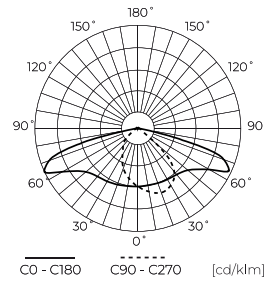

**Technical data**

Parameter	Value
Energy efficiency class 2019/2015	B
Warranty	5/7*
Power	• 100 W
Voltage	• 100-277 V AC
Correlated colour temperature	• 4000 K
Colour of the light	White
Colour rendering index Ra	70
IP protection rating	IP66
IK protection rating	09
IEC protection class	I
Luminous efficacy	150
Luminous flux	15000
Lifetime L70B50	100 000 h

Parameter	Value
L80B* – difference B10–B50 ≈ 1% (according to LightingEurope) – negligible	100000 h
L90B* – difference B10–B50 ≈ 1% (according to LightingEurope) – negligible	100000 h
Dimmable function	0-10
Frequency of the supply voltage	50/60Hz
Beam angle	T2M1
Power Factor	>0,95
Ambient temperature suitable for operation	-40 ÷ 45
For indoor use	Outside
Height	124 mm
Fixture's diameter	48-60 mm
Material (housing)	Aluminium
Material (cover)	Tempered glass
Lifetime L80B10	100 000

LED line PRIME

Code: 220621

EAN: 5905378220621

**Street luminaire TOLENO Icl 4000K  
100W 15000lm T2M1 IP66 Gray (RAL  
9007) CRI70 PRIME**

**Technical drawing**

**Light distribution**

**Additional product photos**

**Logistics data**

**Single packaging**

Width	530 mm
Height	120 mm
Length	265 mm
Weight	3,61 kg

**Bulk packaging**

Quantity	1
Width	530 mm
Height	120 mm
Length	265 mm

**Europallet**

Quantity	72
Height	1900 mm
Quantity in layer	
Number of layers	
Bulk quantity	72
Weight	310 kg