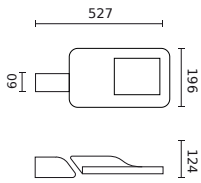

LED line PRIME

Code: 220621

EAN: 5905378220621

**Street luminaire TOLENO Icl 4000K
100W 15000lm T2M1 IP66 Gray (RAL
9007) CRI70 PRIME**

Technical drawing