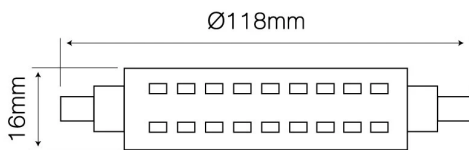

LED line® R7s 6W 500lm 6500K 220-240V 118mm

Manufacturer issues a 3-year warranty for this product.

Voltage range and voltage type

LED type

Beam angle

Ambient temperature suitable for operation

Parameter	Value
Luminous efficacy	83 lm/W
Power	6 W
Colour of the light	White
Energy efficiency class 2019/2015	G
Luminous flux	500 lm
Correlated colour temperature	6500 K
Warranty (years)	3
Supply voltage range and voltage type	220-260 VAC
Frequency of the supply voltage	50/60Hz
Colour rendering index Ra	80
Colour	white
The lumen maintenance factor	>0,7 %

Parameter	Value
Beam angle	120 °
LED type	SMD2835
Lifespan	30000
Power Factor	0,5
Number of on/off cycles	50000
Ambient temperature suitable for operation	-20÷40 °C
For indoor use	Inside
Full box quantity	100 pc
Lamp's warm-up time to 60%	1
Product weight with packaging	50 g
Master carton weight (kg)	5
Energy class	A+