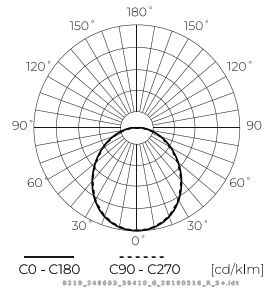

LED line PRIME

Code: 248603-II

EAN: 5905378201538

**LED bulb GU10 6500K 10W 1400lm 230V
120° Ceramic PRIME**

LED bulb GU10 10W by LED line PRIME is an advanced light source that provides excellent energy efficiency. It emits a cool, white light with a colour temperature of 6500 K, reaching a luminous flux of 1,400 lumens. It is characterized by a light angle of 120°, allowing the uniform distribution of light in space.

Technical data

| Parameter | Value |
|-----------------------------------|----------------|
| Energy efficiency class 2019/2015 | D |
| Warranty | 5 |
| Power | • 10 W |
| Voltage | • 170-250 V AC |
| Correlated colour temperature | • 6500 K |
| Colour of the light | White |
| Colour rendering index Ra | 80 |
| IP protection rating | IP20 |
| Luminous efficacy | 140 |
| Luminous flux | 1400 lm |
| The lumen maintenance factor | 96 |
| Lifetime L70B50 | 30 000 h |
| Survival factor | 0.9 |

| Parameter | Value |
|---------------------------------------|----------|
| Colour consistency in McAdam ellipses | ≤6 |
| Frequency of the supply voltage | 50/60Hz |
| Lamp's type | GU10 |
| Beam angle | 120 ° |
| LED type | SMD2835 |
| Power Factor | 0,5 |
| Number of on/off cycles | 50000 |
| Lamp's warm-up time to 60% | 1 |
| For indoor use | Inside |
| Height | 55 mm |
| Colour | White |
| Material | Ceramic |
| Material (housing) | Ceramics |

LED line PRIME

Code: 248603-II

EAN: 5905378201538

**LED bulb GU10 6500K 10W 1400lm 230V
120° Ceramic PRIME**

Technical drawing

Light distribution

Additional product photos

Logistics data