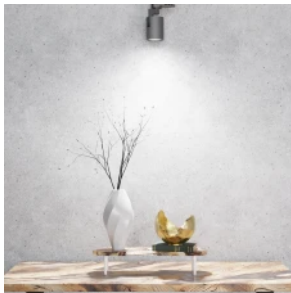

LED line PRIME

Code: 248603-II

EAN: 5905378201538

**LED bulb GU10 6500K 10W 1400lm 230V
120° Ceramic PRIME**

LED bulb GU10 10W by LED line PRIME is an advanced light source that provides excellent energy efficiency. It emits a cool, white light with a colour temperature of 6500 K, reaching a luminous flux of 1,400 lumens. It is characterized by a light angle of 120°, allowing the uniform distribution of light in space.

LED line PRIME

Code: 248603-II

EAN: 5905378201538

**LED bulb GU10 6500K 10W 1400lm 230V
120° Ceramic PRIME**

Technical drawing

Light distribution

Additional product photos

Logistics data