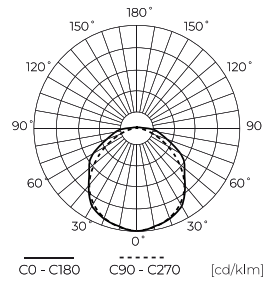

LED line PRIME

Code: 210271

EAN: 5905378210271

Hermetic luminaire RANGER 4000K 60-80W 14400lm IP66 150cm gray PRIME motion sensor MV

Technical drawing

Light distribution