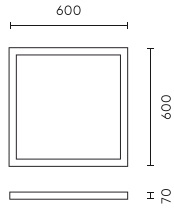

LED line PRIME

Code: 209787

EAN: 5905378209787

**SKYFRAME frame for panels 60x60  
H70mm white PRIME**

SKYFRAME frame for 60x60 H70 mm panels in white from LED line PRIME combines elegance with modern design. Made of high quality aluminum, it ensures durability and aesthetics. Thanks to its precise dimensions (600 x 600 x 70 mm) it fits perfectly to standard mounting sites. It is characterized by an easy way of installation in Armstrong, which ensures convenience of use.

**Technical data**

Parameter	Value
Warranty	5
For indoor use	Inside
Installation method	Armstrong 60x60

Parameter	Value
Height	70
Material (housing)	Aluminium

LED line PRIME

Code: 209787

EAN: 5905378209787

**SKYFRAME frame for panels 60x60  
H70mm white PRIME**

**Technical drawing**

**Light distribution**

**Additional product photos**

**Logistics data**

**Single packaging**

Quantity	1
Width	600 mm
Height	70 mm
Length	600 mm
Weight	0,8 kg

**Bulk packaging**

Quantity	5
Width	420 mm
Height	643 mm
Length	643 mm
Volume	0,173 m3
Weight	4,3 kg

**Europallet**

Height	1929 mm
Quantity in layer	10
Number of layers	3
Bulk quantity	30
Weight	25,8 kg

---