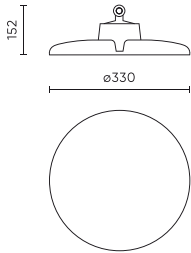

LED line PRIME

Code: 219205

EAN: 5905378219205

**Highbay luminaire PHANTOM 4000K
200W 35000lm 120° IP65 CR180 black
PRIME 1-10V**

Technical drawing