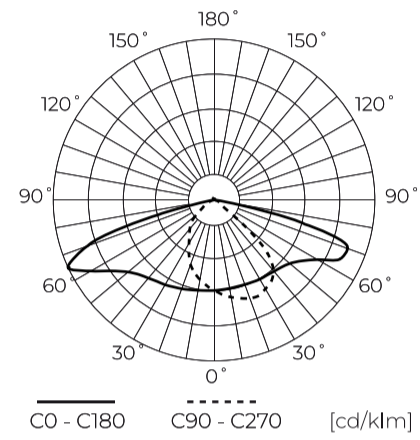

Technical data

Parameter	Value
Energy efficiency class 2019/2015	B
Warranty	5/7*
Power	• 47 W
Voltage	• 100-277 V AC
Correlated colour temperature	• 4000 K
Colour of the light	White
Colour rendering index Ra	70
IP protection rating	IP66
IK protection rating	09
IEC protection class	I
Luminous efficacy	150
Luminous flux	7050
Lifetime L70B50	100 000 h

Parameter	Value
L80B* - difference B10-B50 ≈ 1% (according to LightingEurope) - negligible	100000 h
L90B* - difference B10-B50 ≈ 1% (according to LightingEurope) - negligible	100000 h
Dimmable function	0-10
Frequency of the supply voltage	50/60Hz
Beam angle	T2M1
Power Factor	>0,95
Ambient temperature suitable for operation	-40 ÷ 45
For indoor use	Outside
Mounting hole diameter	48-60 mm
Height	95 mm
Material (housing)	Aluminium
Material (cover)	Tempered glass

LED line PRIME

Code: 229815

EAN: 5905378229815

**Road luminaire TOLENO Icl 4000K 47W
7050lm T2M1 IP66 Gray (RAL 9007)
CRI70 PRIME**

Technical drawing

Light distribution

Additional product photos

Logistics data