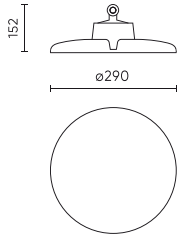

LED line PRIME

Code: 216396

EAN: 5905378216396

**Highbay luminaire PHANTOM 4000K
150W 28500lm 90° IP65 black PRIME
DALI**

Technical drawing