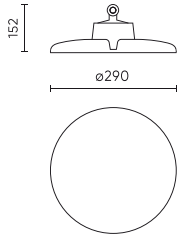

LED line PRIME

Code: 218857

EAN: 5905378218857

**Highbay luminaire PHANTOM 4000K
150W 26250lm 60° IP65 CRI80 black
PRIME 1-10V**

Technical drawing