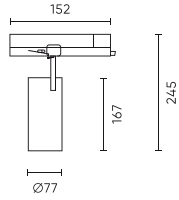

**Track light LUMICANTO 14-29W CCT
36/60° black PRIME**

Technical drawing

Light distribution

Additional product photos

Logistics data

Single packaging

Width	85 mm
Height	257 mm
Length	186 mm
Weight	0,75 kg

Bulk packaging

Quantity	20
Width	385 mm
Height	150 mm
Length	530 mm
Volume	0,030 m3
Weight	15,5 kg

Europallet

Quantity	960
Height	1,90 m
Quantity in layer	320
Number of layers	3
Bulk quantity	48
Weight	769 kg

LED line PRIME